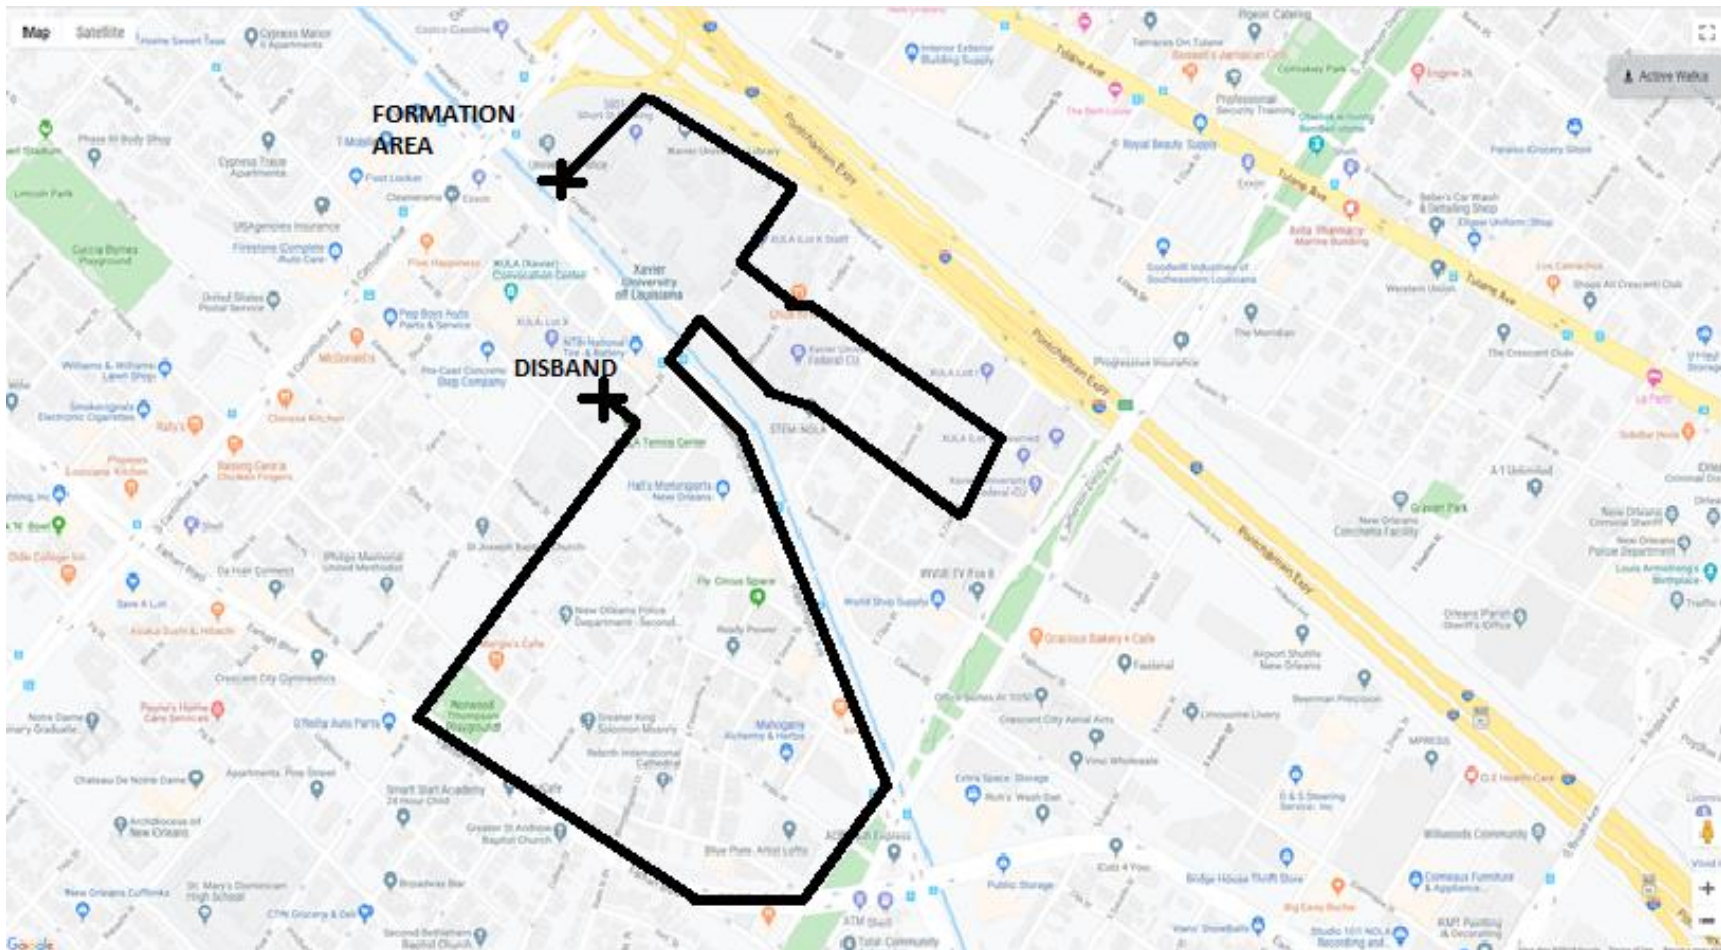

XAVIER UNIVERSITY HOMECOMING PARADE ROUTE 2022

- Formation Area: Short St. at Drexel Dr. Bands will utilize the faculty parking lot.
- The Parade will line up on Short St. towards Howard Ave.
- Right onto Howard Ave., right onto Pine St., left onto Dixon St., right onto S. Clark St., right onto Drexel Dr., left onto Pine St. Bridge, left onto Washington Ave., right onto S. Norman C. Francis PKWY, right onto Earhart Blvd., right onto Pine St. and disband at Pine St. and Stroelitz St. (Tennis Court Parking Lot)