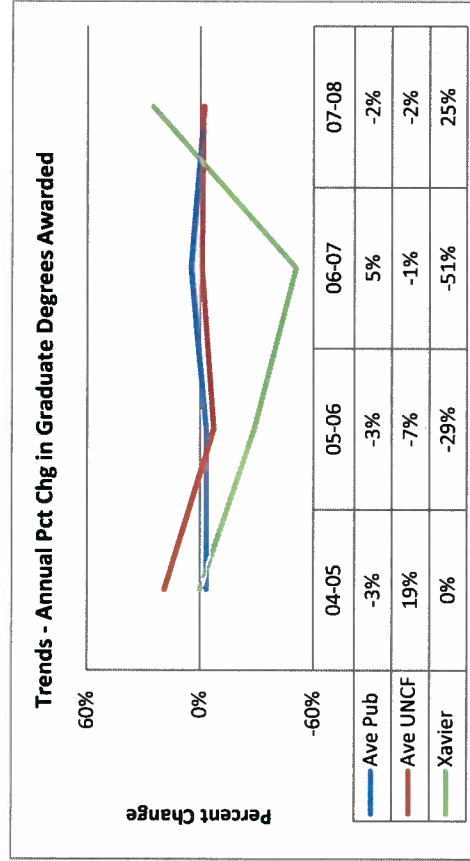

Xavier 2009-10 Competitor Profile