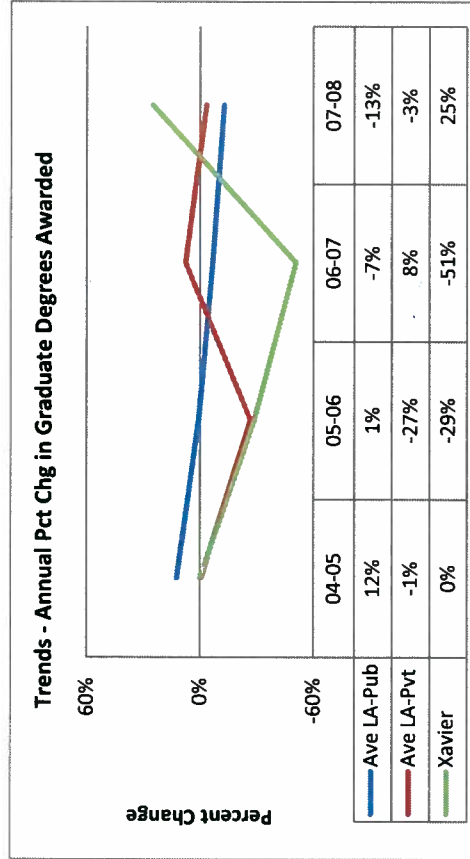

Xavier 2009-10 Competitor Profile