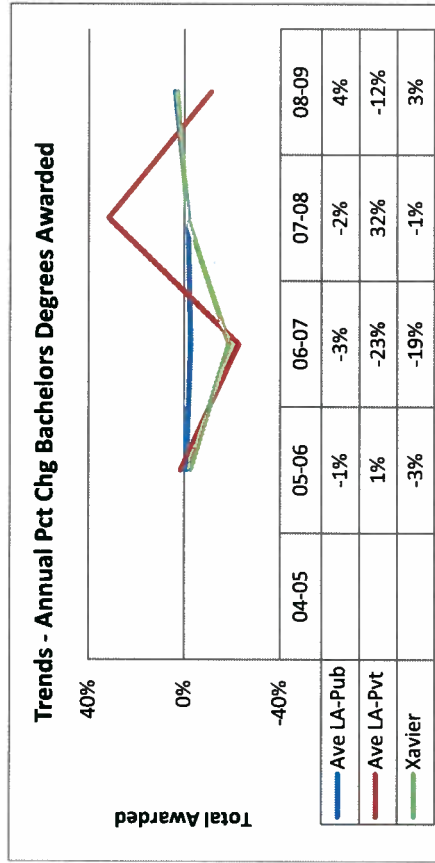

Xavier 2009-10 Competitor Profile