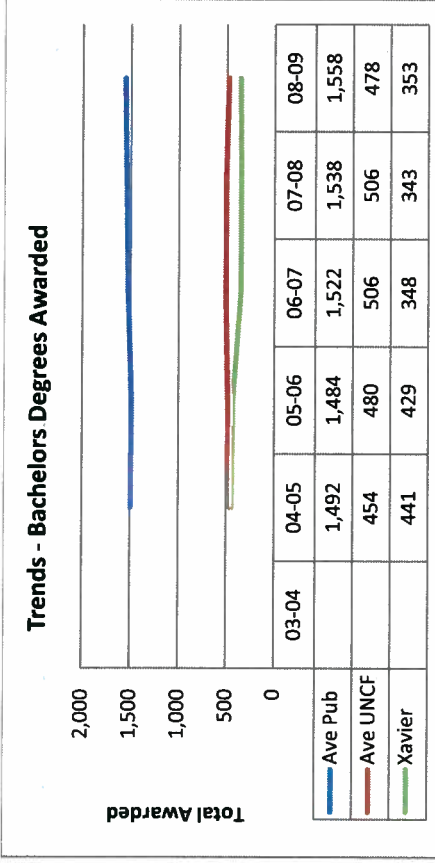

Xavier 2009-10 Competitor Profile