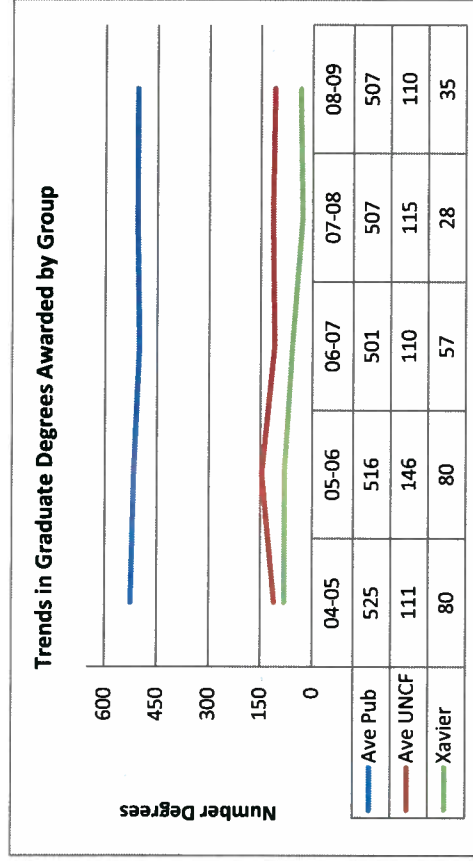

Xavier 2009-10 Competitor Profile