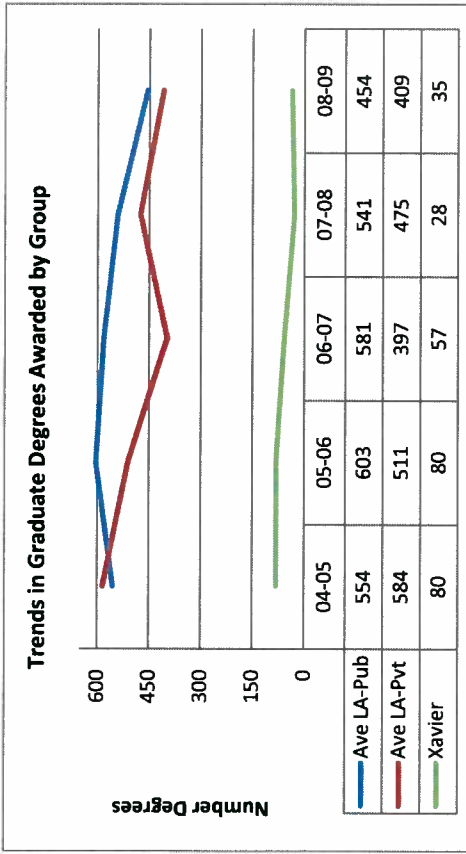

Xavier 2009-10 Competitor Profile