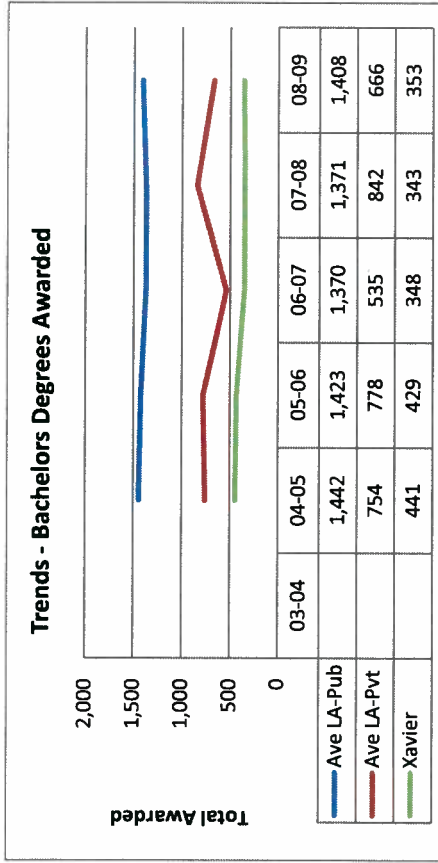

Xavier 2009-10 Competitor Profile