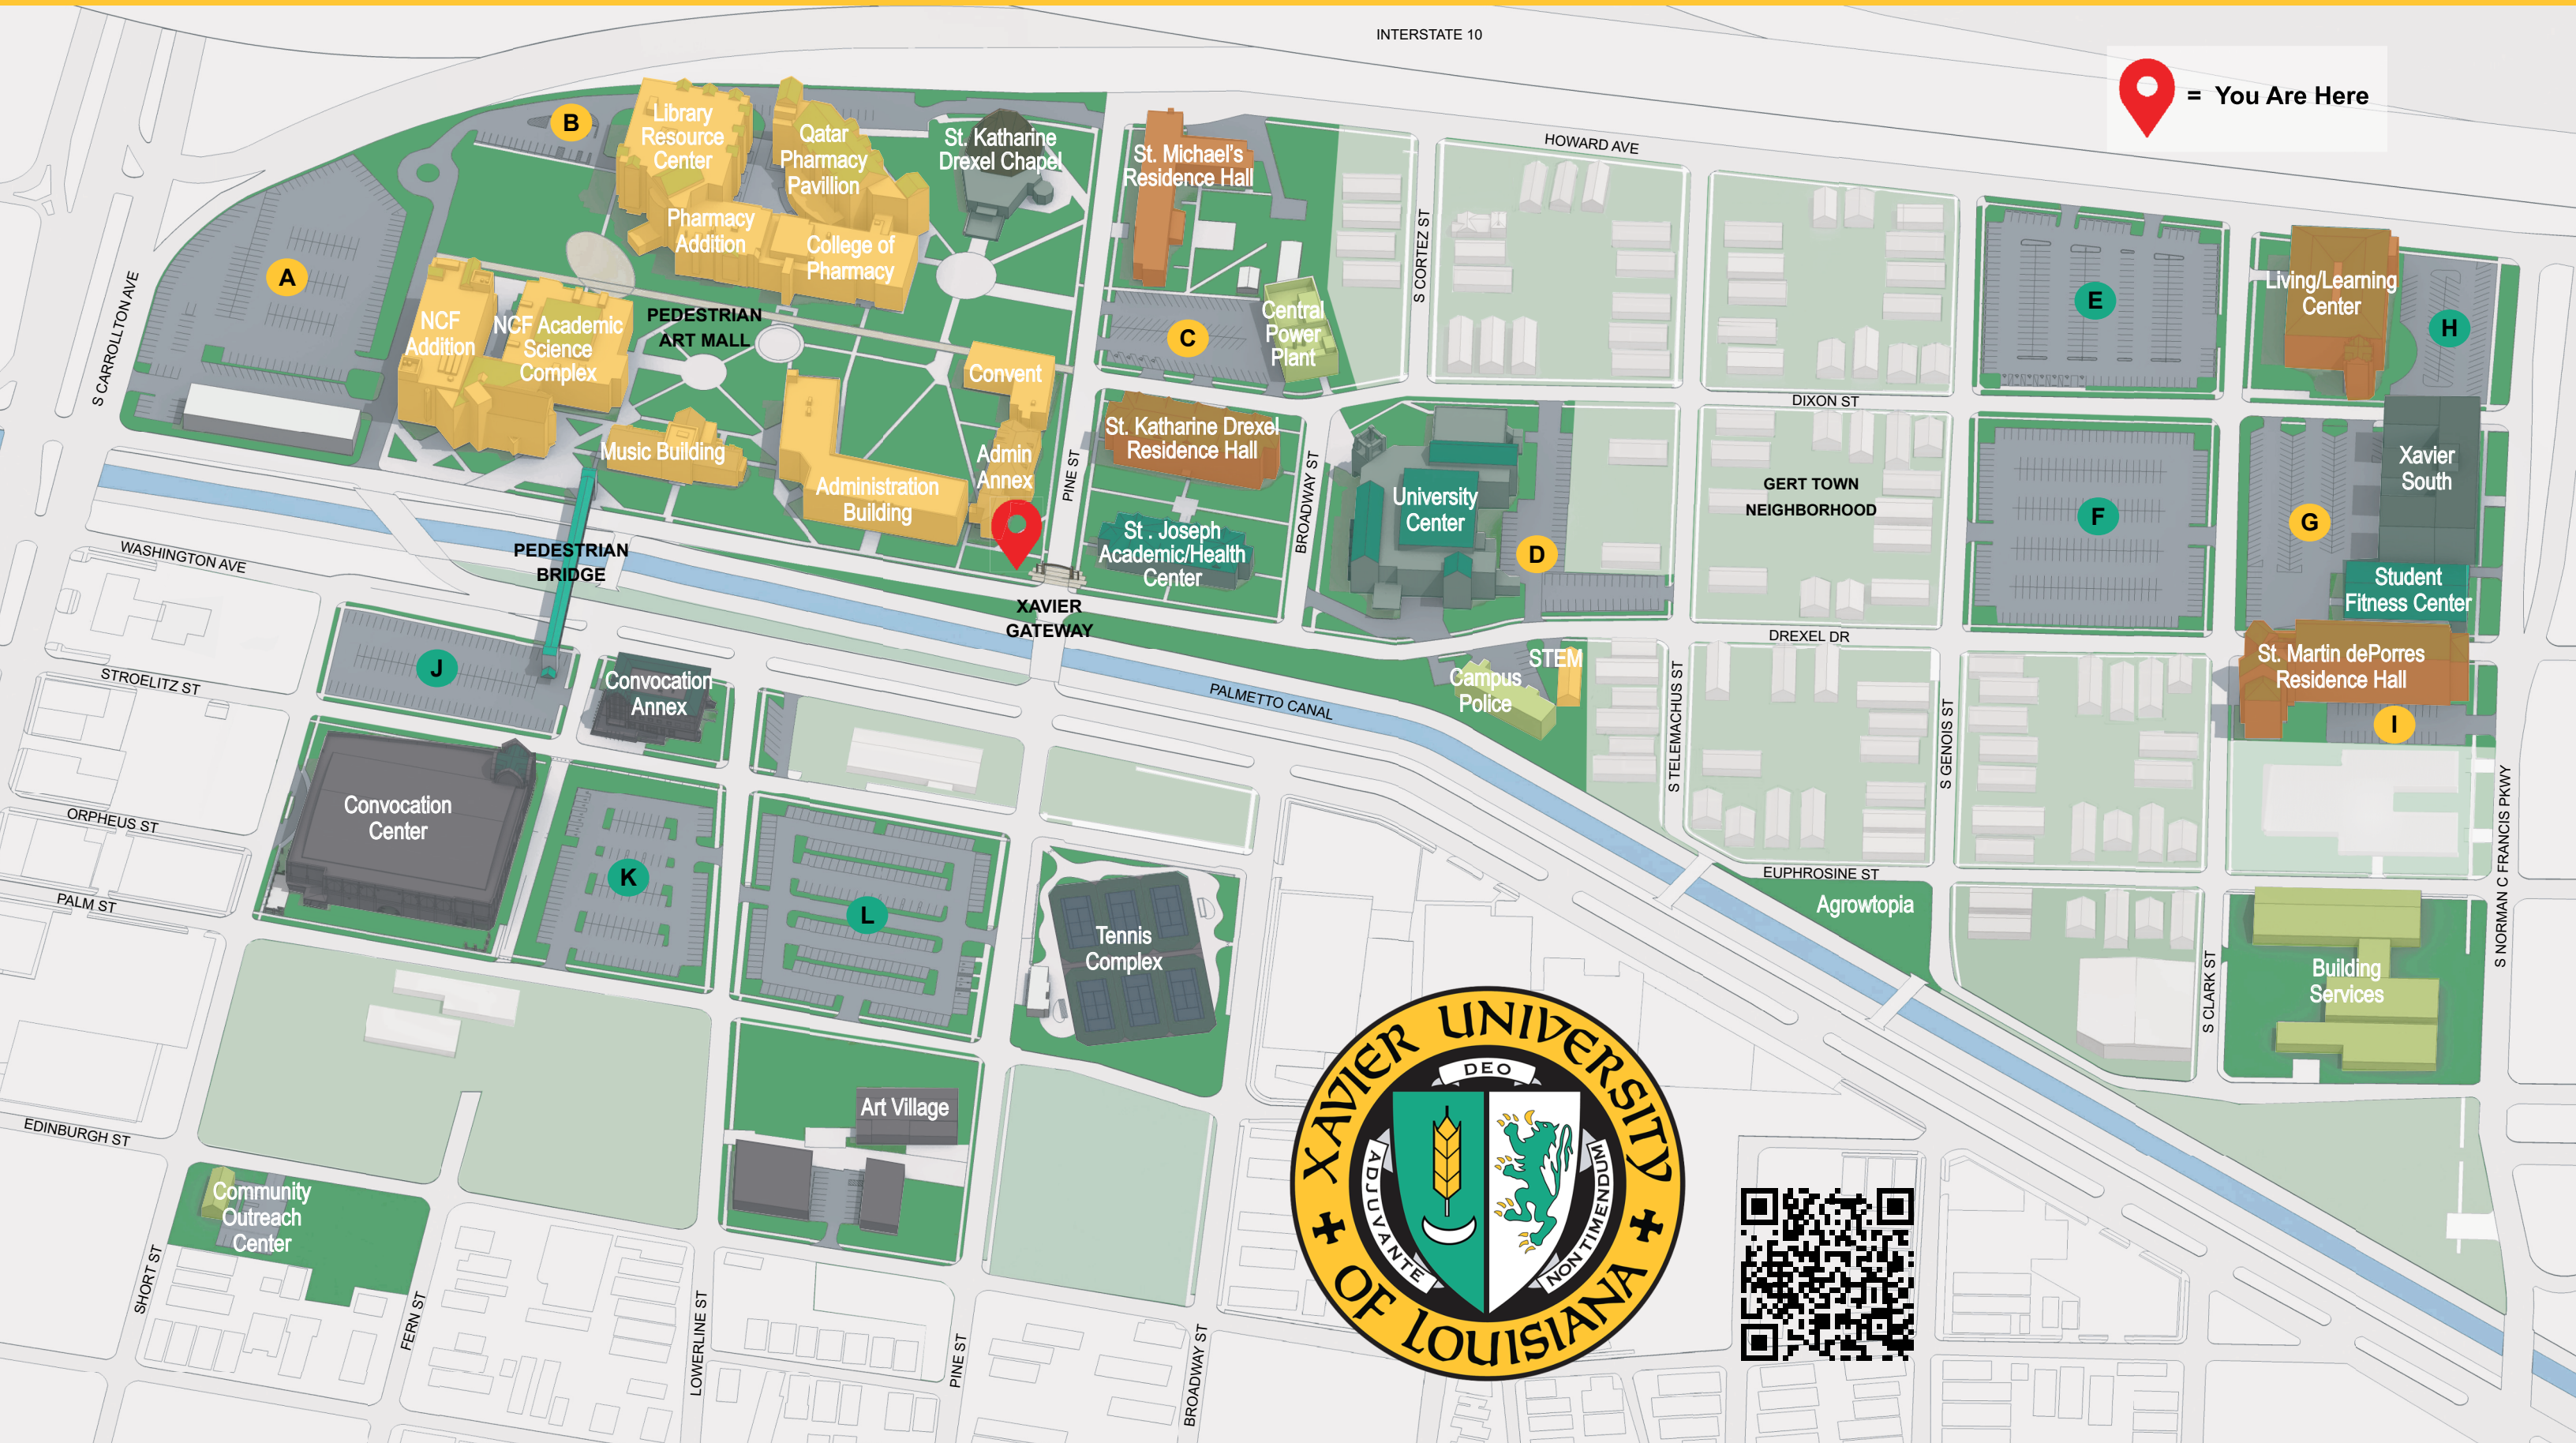

Xavier University Campus Map

 = You Are Here

CAMPUS BUILDINGS

- = Academics
- = Student Housing
- = Support Services
- = Student & Cultural Life
- = Arts & Athletics

PARKING LOTS

- A = Faculty, Staff, Reserve
- B = Faculty, Staff, Vendors
- C = Faculty, Staff, Reserve
- D = Faculty, Staff, Reserve
- E = Open
- F = Open
- G = Faculty, Staff, Reserve
- H = Student
- I = Open
- J = Open
- K = Open
- L = Open

Xavier University Campus Map

 = You Are Here

CAMPUS BUILDINGS

- = Academics
- = Student Housing
- = Support Services
- = Student & Cultural Life
- = Arts & Athletics

PARKING LOTS

- A** = Faculty, Staff, Reserve
- B** = Faculty, Staff, Vendors
- C** = Faculty, Staff, Reserve
- D** = Faculty, Staff, Reserve
- E** = Open
- F** = Open
- G** = Faculty, Staff, Reserve
- H** = Student
- I** = Open
- J** = Open
- K** = Open
- L** = Open

Xavier University Campus Map

CAMPUS BUILDINGS

- = Academics
- = Student Housing
- = Support Services
- = Student & Cultural Life
- = Arts & Athletics

PARKING LOTS

- A** = Faculty, Staff, Reserve
- B** = Faculty, Staff, Vendors
- C** = Faculty, Staff, Reserve
- D** = Faculty, Staff, Reserve
- E** = Open
- F** = Open
- G** = Faculty, Staff, Reserve
- H** = Student
- I** = Open
- J** = Open
- K** = Open
- L** = Open