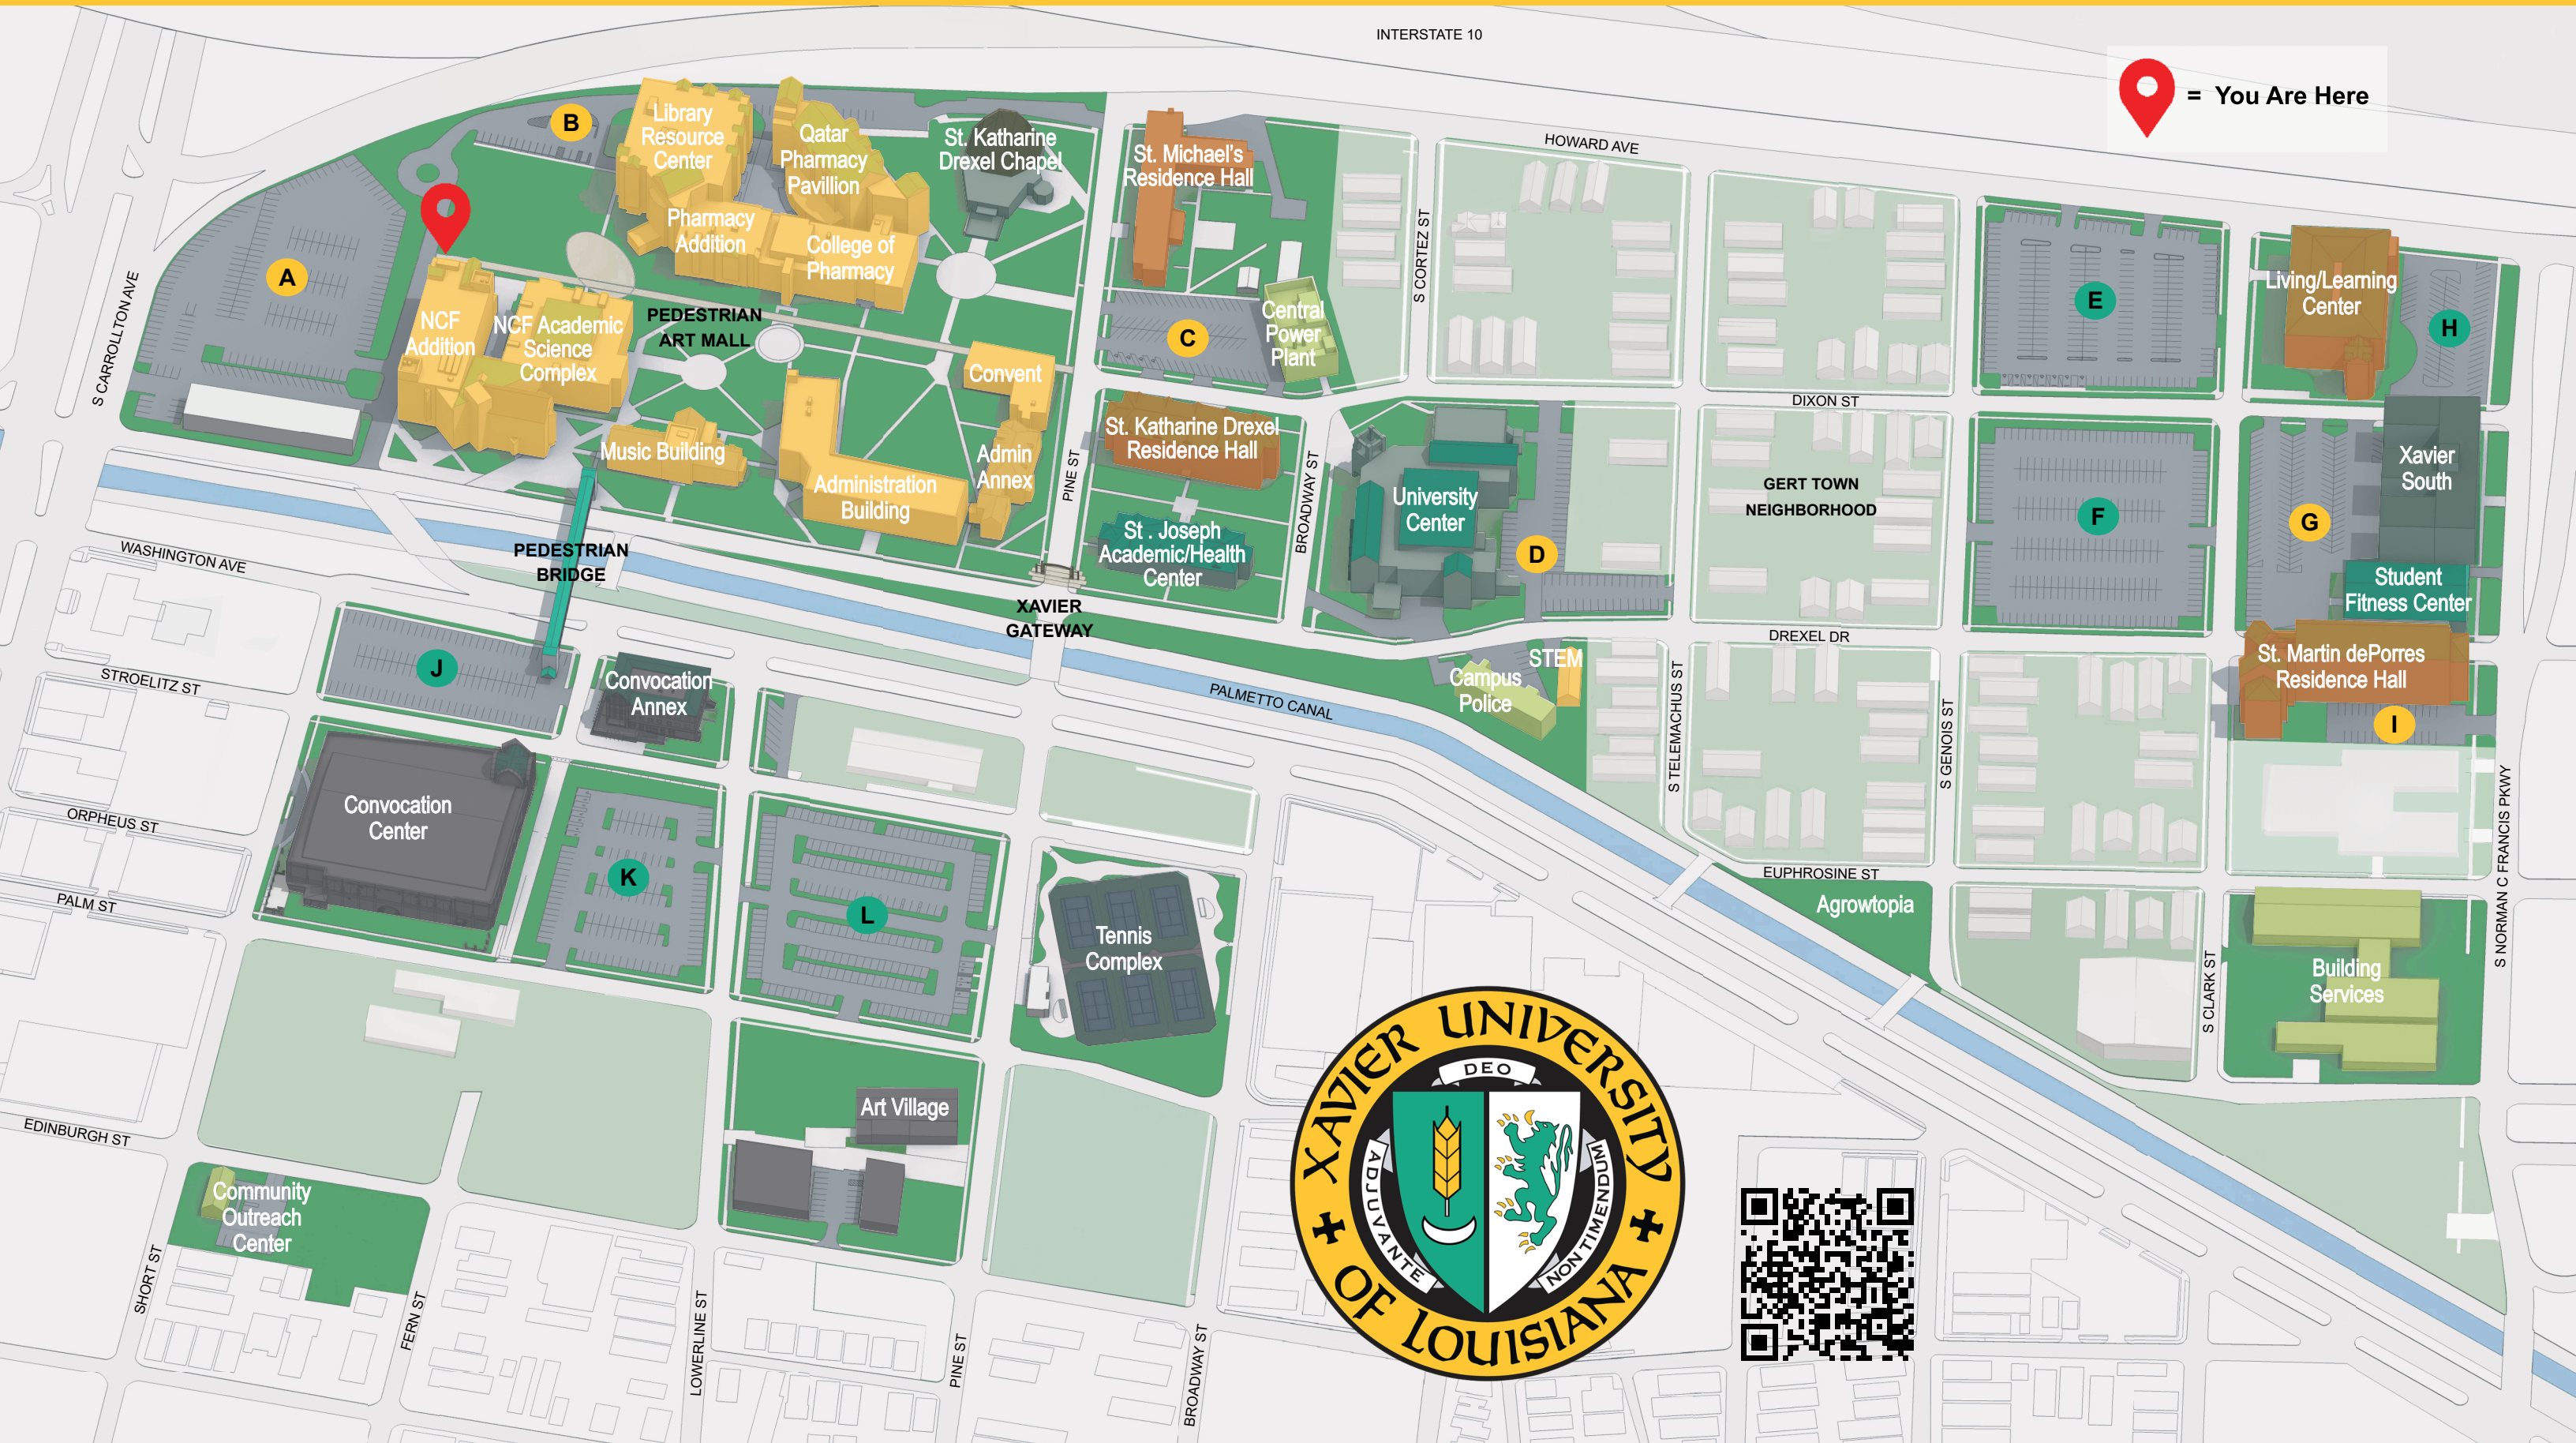

Xavier University Campus Map

 = You Are Here

CAMPUS BUILDINGS

- = Academics
- = Student Housing
- = Support Services
- = Student & Cultural Life
- = Arts & Athletics

PARKING LOTS

- A = Faculty, Staff, Reserve
- B = Faculty, Staff, Vendors
- C = Faculty, Staff, Reserve
- D = Faculty, Staff, Reserve
- E = Open
- F = Open
- G = Faculty, Staff, Reserve
- H = Student
- I = Open
- J = Open
- K = Open
- L = Open

Xavier University Campus Map

 = You Are Here

CAMPUS BUILDINGS

- = Academics
- = Student Housing
- = Support Services
- = Student & Cultural Life
- = Arts & Athletics

PARKING LOTS

- A** = Faculty, Staff, Reserve
- B** = Faculty, Staff, Vendors
- C** = Faculty, Staff, Reserve
- D** = Faculty, Staff, Reserve
- E** = Open
- F** = Open
- G** = Faculty, Staff, Reserve
- H** = Student
- I** = Open
- J** = Open
- K** = Open
- L** = Open

Xavier University Campus Map

CAMPUS BUILDINGS

- = Academics
- = Student Housing
- = Support Services
- = Student & Cultural Life
- = Arts & Athletics

PARKING LOTS

- A** = Faculty, Staff, Reserve
- B** = Faculty, Staff, Vendors
- C** = Faculty, Staff, Reserve
- D** = Faculty, Staff, Reserve
- E** = Open
- F** = Open
- G** = Faculty, Staff, Reserve
- H** = Student
- I** = Open
- J** = Open
- K** = Open
- L** = Open