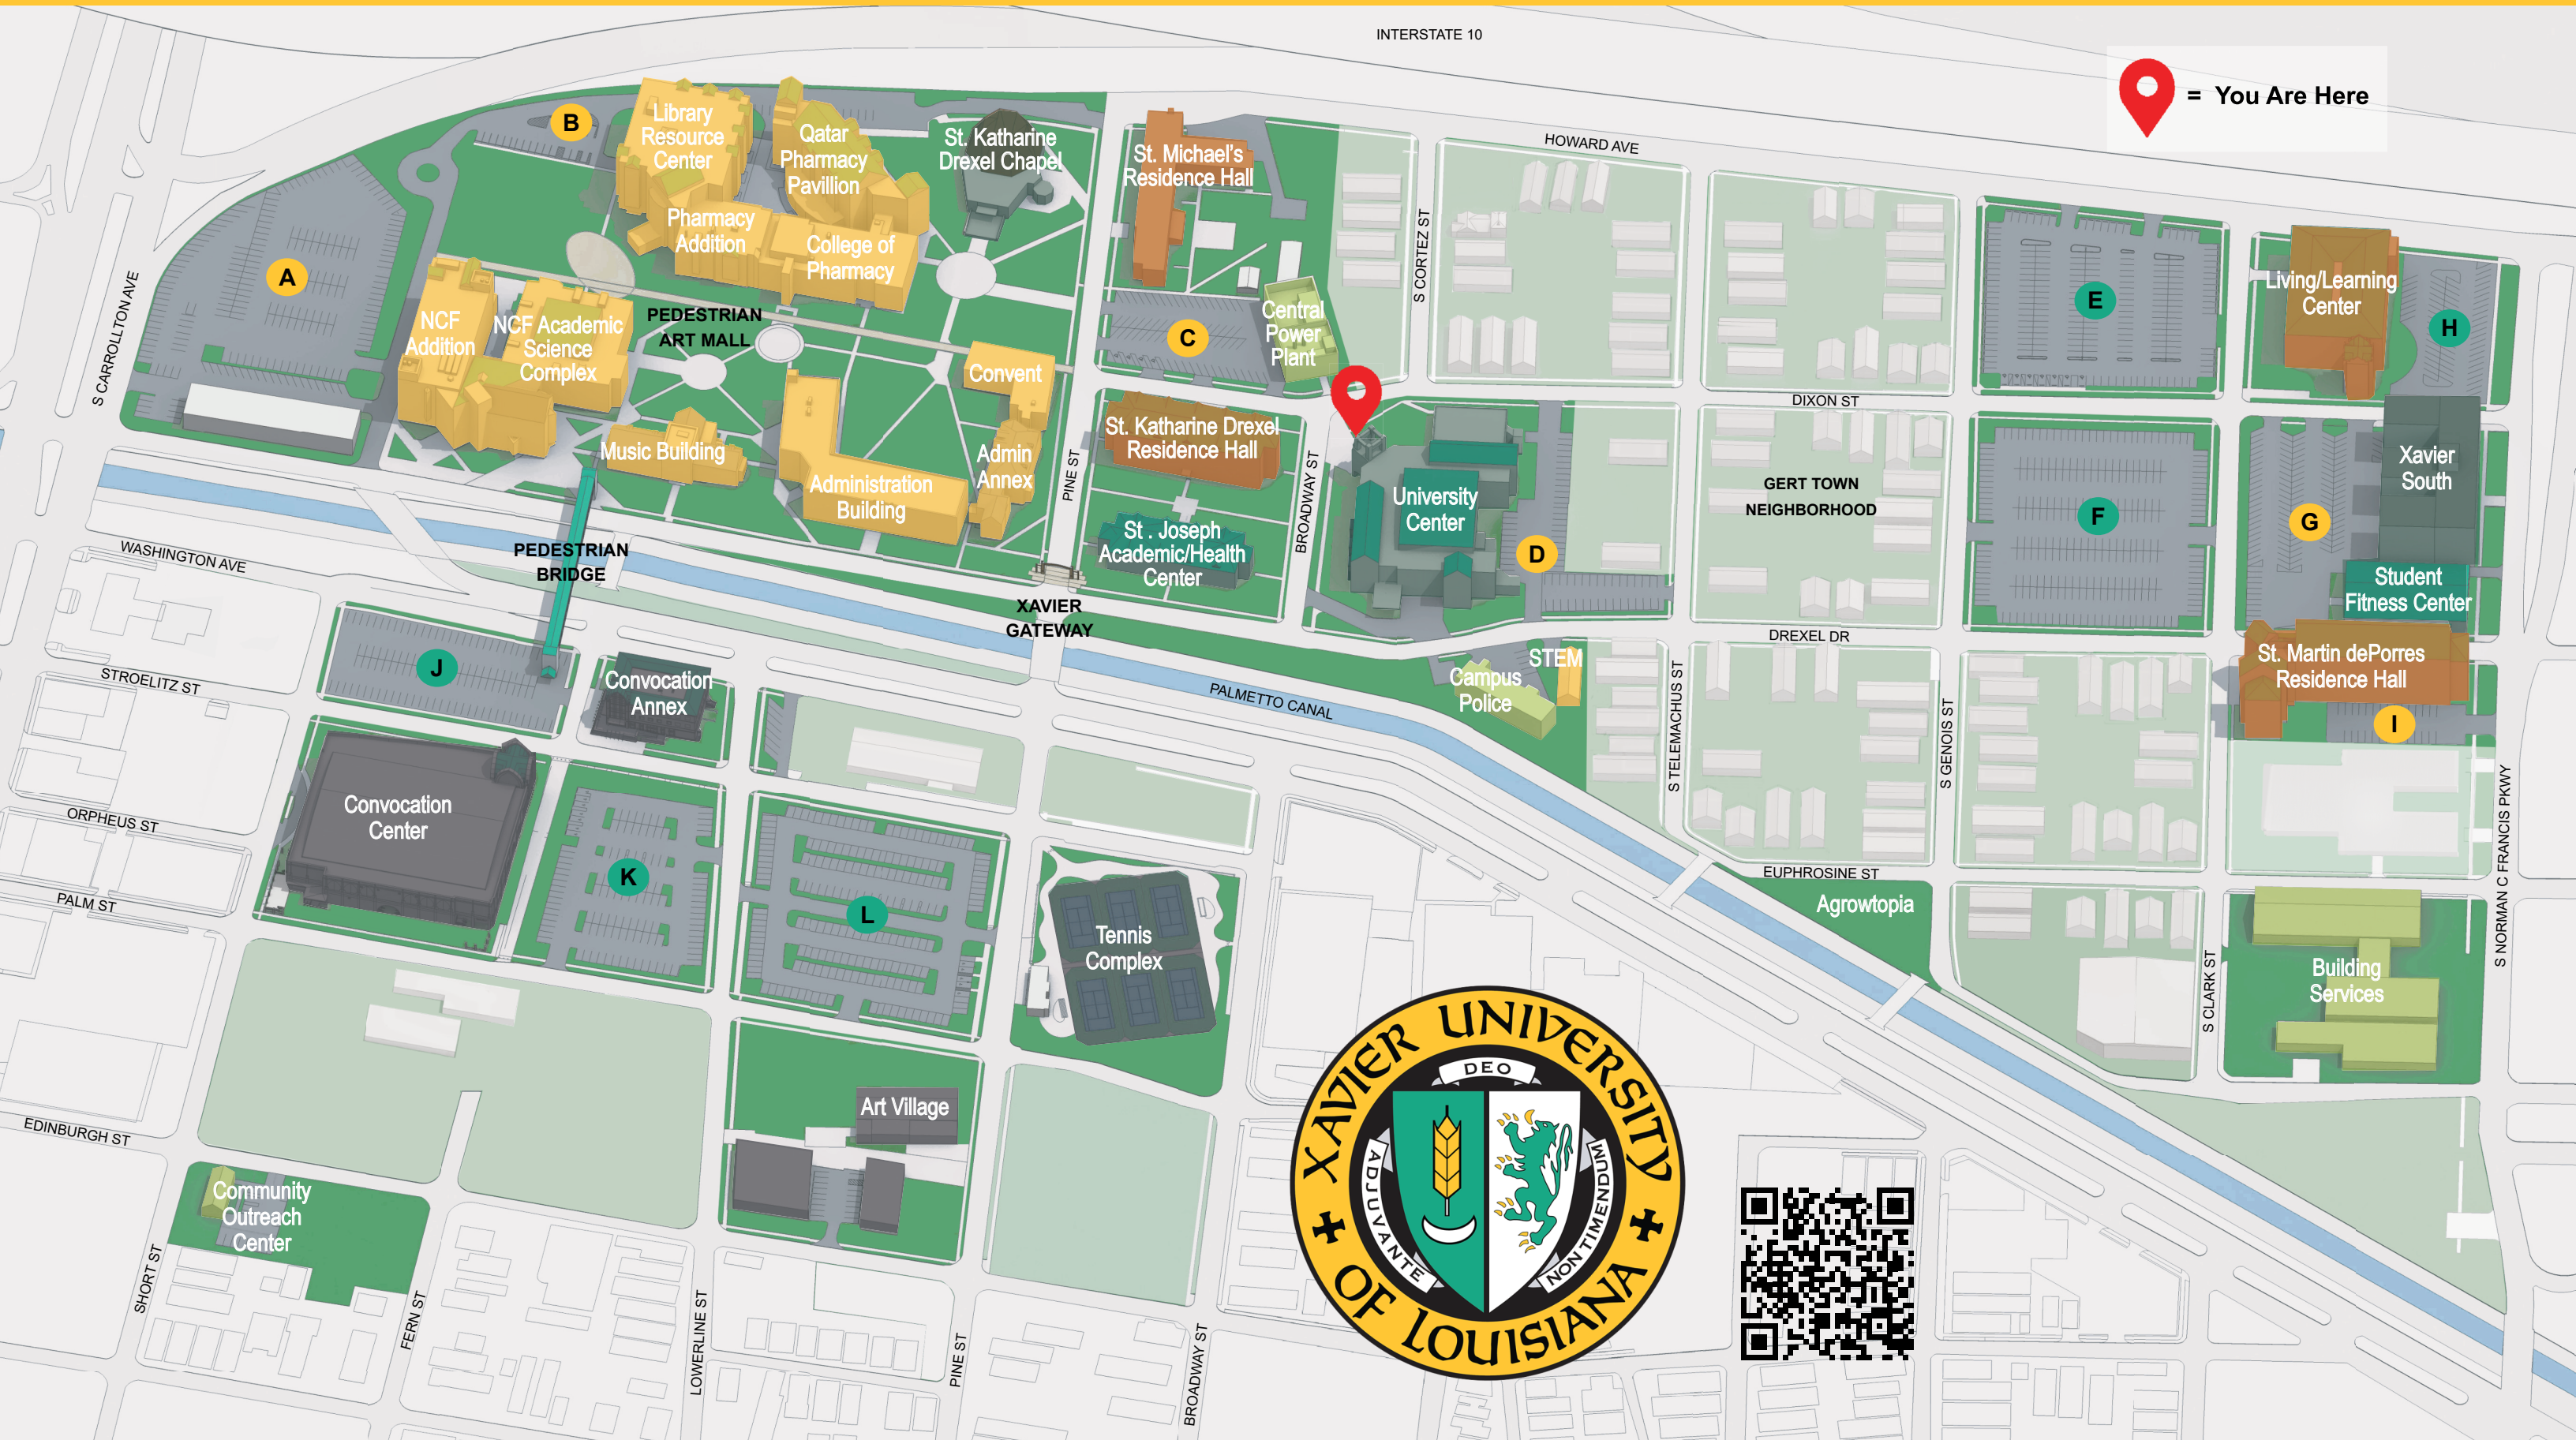

Xavier University Campus Map

 = You Are Here

CAMPUS BUILDINGS

- = Academics
- = Student Housing
- = Support Services
- = Student & Cultural Life
- = Arts & Athletics

PARKING LOTS

- A = Faculty, Staff, Reserve
- B = Faculty, Staff, Vendors
- C = Faculty, Staff, Reserve
- D = Faculty, Staff, Reserve
- E = Open
- F = Open
- G = Faculty, Staff, Reserve
- H = Student
- I = Open
- J = Open
- K = Open
- L = Open

Xavier University Campus Map

 = You Are Here

CAMPUS BUILDINGS

- = Academics
- = Student Housing
- = Support Services
- = Student & Cultural Life
- = Arts & Athletics

PARKING LOTS

- A** = Faculty, Staff, Reserve
- B** = Faculty, Staff, Vendors
- C** = Faculty, Staff, Reserve
- D** = Faculty, Staff, Reserve
- E** = Open
- F** = Open
- G** = Faculty, Staff, Reserve
- H** = Student
- I** = Open
- J** = Open
- K** = Open
- L** = Open

Xavier University Campus Map

CAMPUS BUILDINGS

- = Academics
- = Student Housing
- = Support Services
- = Student & Cultural Life
- = Arts & Athletics

PARKING LOTS

- A** = Faculty, Staff, Reserve
- B** = Faculty, Staff, Vendors
- C** = Faculty, Staff, Reserve
- D** = Faculty, Staff, Reserve
- E** = Open
- F** = Open
- G** = Faculty, Staff, Reserve
- H** = Student
- I** = Open
- J** = Open
- K** = Open
- L** = Open